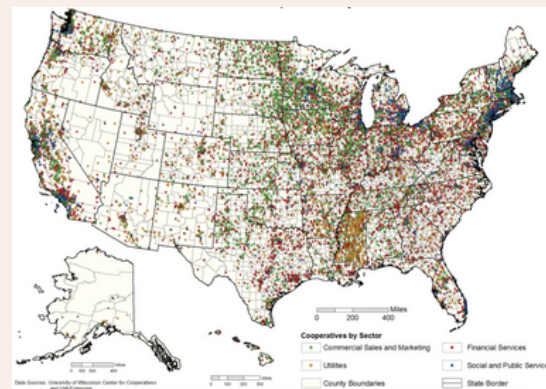

Do U.S. co-op models have solutions for rural Alberta?

At the Reimagining Rural Economic Development Conference in Camrose on Thursday, speakers shared examples from Wisconsin co-ops that could help rural Alberta deal with pressing community needs and problems that lie ahead. To read more: click on the link below.

[READ MORE](#)